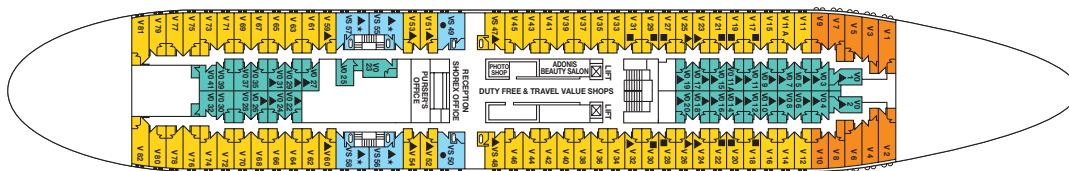

APOLLO DECK

VENUS DECK