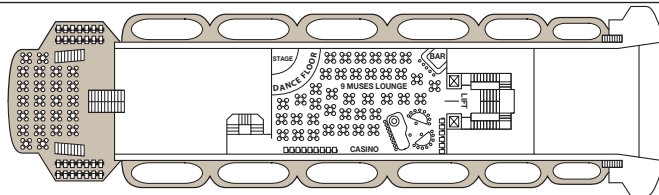

CORAL

AFT

FORE

Symbol Legend

- none = 2 lower beds
- = double bed
- ★ = 2 lower beds + 1 upper bed + sofa
- ▲ = 1 lower bed + 1 upper bed
- = 2 lower beds + 1 upper bed
- = 2 lower beds + 2 upper beds
- ◀▶ = Connected Staterooms
- = Staterooms with bathtub

ZEUS DECK

HERA DECK

OURANOS DECK

CAT.	DECK	DESCRIPTION	NUMBER OF STATEROOMS
IA	DIONYSUS / POSEIDON	Inside Standard Stateroom, 2 beds, 3rd/4th berth, bathroom with shower	18
IB	DIONYSUS	Inside Standard Stateroom, 2 beds, 3rd/4th berth, bathroom with shower	28
IC	VENUS / DIONYSUS	Inside Superior Stateroom, 2 beds, 3rd/4th berth, bathroom with shower	53
ID	APOLLO	Inside Premium Stateroom, 2 beds, 3rd berth, bathroom with shower	14
XA	POSEIDON	Outside Standard Stateroom, 2 beds, 3rd/4th berth, bathroom with shower	47
XB	DIONYSUS	Outside Standard Stateroom, 2 beds, 3rd/4th berth, bathroom with shower	78
XC	VENUS	Outside Superior Stateroom, 2 beds, bathroom with shower	10
XD	VENUS	Outside Superior Stateroom, 2 beds, 3rd/4th berth, bathroom with bathtub or shower	66
XEO	APOLLO	Outside Superior Stateroom, matrimonial, bathroom with bathtub (obstructed view)	2
XE	APOLLO / VENUS / DIONYSUS	Outside Premium Stateroom, 2 beds or matrimonial, 3rd berth, 1 sofa, bathroom with bathtub	12
XF	ZEUS	Outside Premium Stateroom, 2 beds, 3rd/4th berth, bathroom with shower	16
XG	ZEUS / APOLLO	Outside Deluxe Stateroom, 2 beds or matrimonial, bathroom with bathtub or shower	30

Deck plans and stateroom layouts are given purely as a guide. Size and layout may vary within the same category.