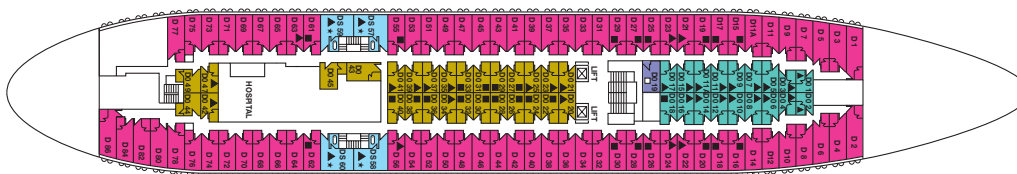

VENUS DECK

DIONYSUS DECK