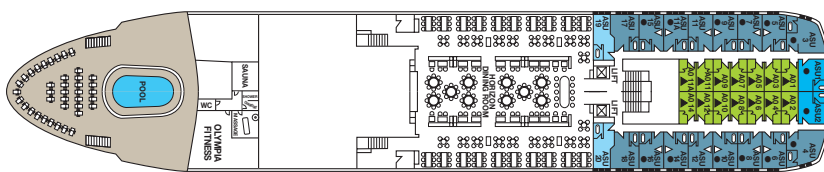

CORAL

AFT

FORE

Symbol Legend

- none = 2 lower beds
- = double bed
- ★ = 2 lower beds + 1 upper bed + sofa
- ▲ = 1 lower bed + 1 upper bed
- = 2 lower beds + 1 upper bed
- = 2 lower beds + 2 upper beds
- ◀▶ = Connected Staterooms
- = Staterooms with bathtub

ZEUS DECK

HERA DECK

OURANOS DECK

CAT.	DECK	DESCRIPTION	NUMBER OF STATEROOMS
IA	DIONYSUS / POSEIDON	Inside Standard Stateroom, 2 beds, 3rd/4th berth, bathroom with shower	18
IB	DIONYSUS	Inside Standard Stateroom, 2 beds, 3rd/4th berth, bathroom with shower	28
IC	VENUS / DIONYSUS	Inside Superior Stateroom, 2 beds, 3rd/4th berth, bathroom with shower	53
ID	APOLLO	Inside Premium Stateroom, 2 beds, 3rd berth, bathroom with shower	14
XA	POSEIDON	Outside Standard Stateroom, 2 beds, 3rd/4th berth, bathroom with shower	47
XB	DIONYSUS	Outside Standard Stateroom, 2 beds, 3rd/4th berth, bathroom with shower	78
XC	VENUS	Outside Superior Stateroom, 2 beds, bathroom with shower	10
XD	VENUS	Outside Superior Stateroom, 2 beds, 3rd/4th berth, bathroom with bathtub or shower	66
XEO	APOLLO	Outside Superior Stateroom, matrimonial, bathroom with bathtub (obstructed view)	2
XE	APOLLO / VENUS / DIONYSUS	Outside Premium Stateroom, 2 beds or matrimonial, 3rd berth, 1 sofa, bathroom with bathtub	12
XF	ZEUS	Outside Premium Stateroom, 2 beds, 3rd/4th berth, bathroom with shower	16
XG	ZEUS / APOLLO	Outside Deluxe Stateroom, 2 beds or matrimonial, bathroom with bathtub or shower	30

Deck plans and stateroom layouts are given purely as a guide. Size and layout may vary within the same category.