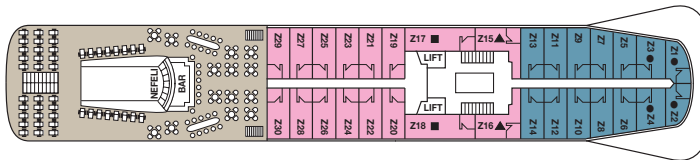

CORAL

AFT

FORE

Symbol Legend

- none = 2 lower beds
- = double bed
- ★ = 2 lower beds + 1 upper bed + sofa
- ▲ = 1 lower bed + 1 upper bed
- = 2 lower beds + 1 upper bed
- = 2 lower beds + 2 upper beds
- ◀▶ = Connected Staterooms
- = Staterooms with bathtub

ZEUS DECK

HERA DECK

OURANOS DECK

CAT.	DECK	DESCRIPTION	NUMBER OF STATEROOMS
IA	DIONYSUS / POSEIDON	Inside Standard Stateroom, 2 beds, 3rd/4th berth, bathroom with shower	18
IB	DIONYSUS	Inside Standard Stateroom, 2 beds, 3rd/4th berth, bathroom with shower	28
IC	VENUS / DIONYSUS	Inside Superior Stateroom, 2 beds, 3rd/4th berth, bathroom with shower	53
ID	APOLLO	Inside Premium Stateroom, 2 beds, 3rd berth, bathroom with shower	14
XA	POSEIDON	Outside Standard Stateroom, 2 beds, 3rd/4th berth, bathroom with shower	47
XB	DIONYSUS	Outside Standard Stateroom, 2 beds, 3rd/4th berth, bathroom with shower	78
XC	VENUS	Outside Superior Stateroom, 2 beds, bathroom with shower	10
XD	VENUS	Outside Superior Stateroom, 2 beds, 3rd/4th berth, bathroom with bathtub or shower	66
XEO	APOLLO	Outside Superior Stateroom, matrimonial, bathroom with bathtub (obstructed view)	2
XE	APOLLO / VENUS / DIONYSUS	Outside Premium Stateroom, 2 beds or matrimonial, 3rd berth, 1 sofa, bathroom with bathtub	12
XF	ZEUS	Outside Premium Stateroom, 2 beds, 3rd/4th berth, bathroom with shower	16
XG	ZEUS / APOLLO	Outside Deluxe Stateroom, 2 beds or matrimonial, bathroom with bathtub or shower	30

Deck plans and stateroom layouts are given purely as a guide. Size and layout may vary within the same category.