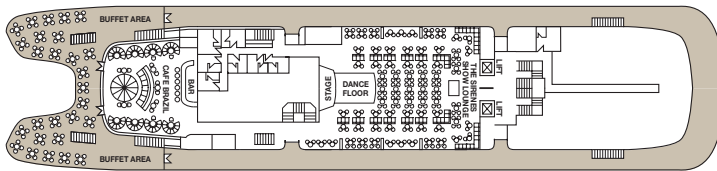

OURANOS DECK