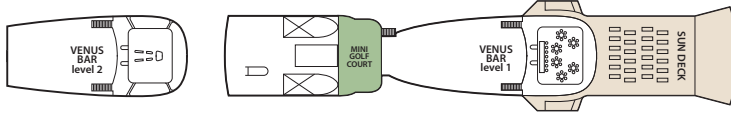

ORIENT QUEEN

AFT

FORE

Symbol Legend

- = 2 lower beds
- = double bed
- = 1 lower bed
- ●★ = double bed + sofa
- = double bed + 1 upper bed
- = 2 lower beds + 2 upper beds
- = 1 lower bed + 1 upper bed
- = Staterooms with bathtub
- = Suitable for wheelchairs
- ◐ = Staterooms with obstructed view

PANORAMIC DECK

COMPASS DECK