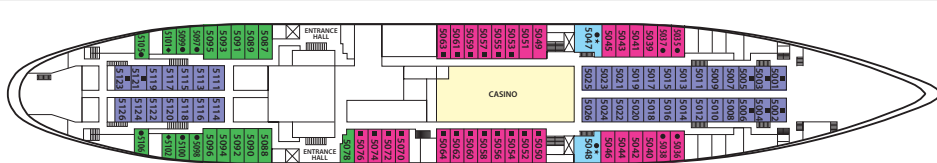

FORTUNE DECK

CAT.	DECK	DESCRIPTION	NUMBER OF STATEROOMS
IA	FORTUNE	Inside Standard Stateroom, 2 beds, 3rd/4th berth, bathroom with shower	40
IB	CEDARS	Inside Standard Stateroom, 2 beds, 3rd/4th berth, bathroom with shower	68
IC	BOAT / PHOENICIAN	Inside Superior Stateroom, matrimonial, bathroom with shower	53
ID	BOAT	Inside Premium Stateroom, matrimonial, bathroom with bathtub	4
XA	FORTUNE	Outside Standard Stateroom, 2 beds or matrimonial, 3rd berth, bathroom with shower	19
XB	PHOENICIAN / FORTUNE	Outside Standard Stateroom, 2 beds or matrimonial, 3rd/4th berth, bathroom with shower	36
XC	CEDARS	Outside Superior Stateroom, 2 beds or matrimonial, bathroom with shower	20
XD	PHOENICIAN / CEDARS	Outside Superior Stateroom, 2 beds or matrimonial, 3rd/4th berth, bathroom with shower	57
XE	BOAT / PHOENICIAN / FORTUNE	Outside Premium Stateroom, matrimonial, sofa bed, bathroom with bathtub or shower	15
XS	CEDARS	Outside Single Stateroom, bathroom with shower	6
SJO	PHOENICIAN	Junior Suite, matrimonial, sofa bed, bathroom with bathtub (obstructed view)	2
SJ	BOAT / PHOENICIAN	Junior Suite, matrimonial, sofa bed, bathroom with bathtub	30
S	BOAT / PHOENICIAN	Suite, matrimonial, sofa, bathroom with whirlpool bath	5