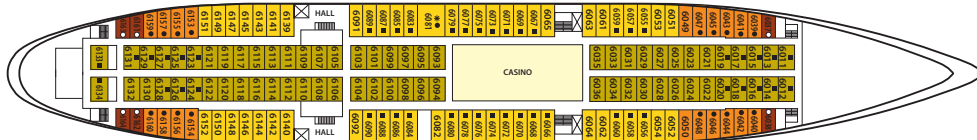

CEDARS DECK