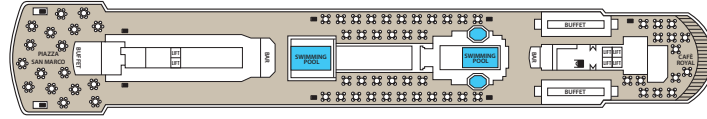

LOUIS MAJESTY

AFT

FORE

Symbol Legend

- = 2 lower beds
- = double bed
- = 2 lower beds + 2 upper beds
- ▲ = 2 lower beds + 1 upper bed
- ★ = 2 lower beds + sofa
- ⊗ = Suitable for wheelchairs
- ⊕ = Staterooms with bathtub
- ⊖ = Staterooms with obstructed view

DECK 11

DECK 10

DECK 9

DECK 8

DECK 7

DECK 6

DECK 5

DECK 4