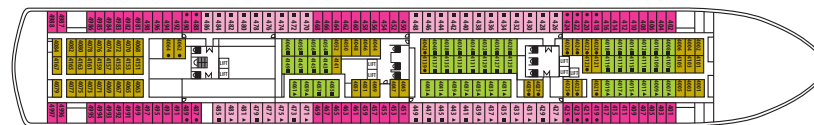

DECK 11

DECK 10

DECK 9

DECK 8

DECK 7

DECK 6

DECK 5

DECK 4

DECK 3

Some cabin categories XG & XD might have partially obstructed view.

CAT.	DECK	DESCRIPTION	NUMBER OF STATEROOMS
IA	DECK 3	Inside Standard Stateroom, 2 lower beds or matrimonial, bathroom with shower	42
IB	DECK 4	Inside Standard Stateroom, 2 lower beds or matrimonial, bathroom with shower	62
IC	DECK 3 / DECK 6	Inside Superior Stateroom, 2 lower beds, 3rd/4th berth, bathroom with shower	51
ID	DECK 4	Inside Premium Stateroom, 2 lower beds, 3rd/4th berth, bathroom with shower	51
IE	DECK 6 / DECK 7	Inside Deluxe Stateroom, 2 lower beds or matrimonial, 3rd berth, bathroom with shower	44
XAO	DECK 7 / DECK 8 / DECK 9	Outside Standard Stateroom, 2 lower beds or matrimonial, bathroom with shower (obstructed view)	63
XA	DECK 3	Outside Standard Stateroom, 2 lower beds or matrimonial, bathroom with shower	46
XB	DECK 4	Outside Standard Stateroom, 2 lower beds or matrimonial, bathroom with shower	72
XC	DECK 6	Outside Superior Stateroom, 2 lower beds bathroom with shower	12
XD	DECK 7 / DECK 8	Outside Superior Stateroom, 2 lower beds or matrimonial, bathroom with shower	29
XEO	DECK 7 / DECK 8 / DECK 9	Outside Superior Stateroom, 2 lower beds, 3rd/4th berth, bathroom with shower (obstructed view)	34
XE	DECK 3	Outside Premium Stateroom, 2 lower beds, 3rd/4th berth, bathroom with shower	35
XF	DECK 4	Outside Premium Stateroom, 2 lower beds, 3rd/4th berth, bathroom with shower	41
XG	DECK 6 / DECK 7 / DECK 8 / DECK 9	Outside Deluxe Stateroom, 2 lower beds, 3rd/4th berth, bathroom with shower	128
SJO	DECK 9	Junior Suite, 2 lower beds, sofa bed, bathroom with bathtub (obstructed view)	9
SJ	DECK 6 / DECK 9	Junior Suite, 2 lower beds or matrimonial, sofa bed, bathroom with bathtub	11
S	DECK 9	Suite, 2 lower beds, sofa bed, bathroom with bathtub	2

Deck plans and stateroom layouts are given purely as a guide. Size and layout may vary within the same category.