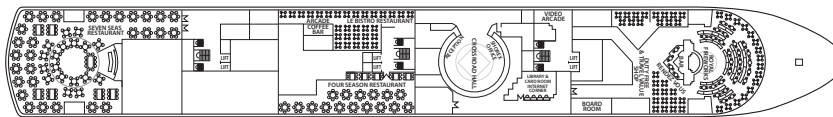

LOUIS MAJESTY

AFT

FORE

Symbol Legend

- = 2 lower beds
- = double bed
- = 2 lower beds + 2 upper beds
- ▲ = 2 lower beds + 1 upper bed
- ★ = 2 lower beds + sofa
- ⊗ = Suitable for wheelchairs
- ⊕ = Staterooms with bathtub
- ⊖ = Staterooms with obstructed view

DECK 11

DECK 10

DECK 9

DECK 8

DECK 7

DECK 6

DECK 5

DECK 4