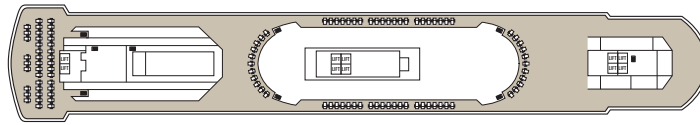

LOUIS MAJESTY

AFT

FORE

Symbol Legend

- = 2 lower beds
- = double bed
- = 2 lower beds + 2 upper beds
- ▲ = 2 lower beds + 1 upper bed
- ★ = 2 lower beds + sofa
- ⊗ = Suitable for wheelchairs
- ⊕ = Staterooms with bathtub
- ⊖ = Staterooms with obstructed view

DECK 11

DECK 10

DECK 9

DECK 8

DECK 7

DECK 6

DECK 5

DECK 4