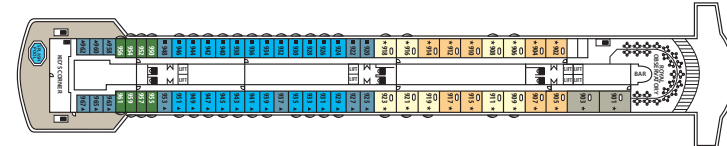

LOUIS MAJESTY

AFT

FORE

Symbol Legend

- = 2 lower beds
- = double bed
- = 2 lower beds + 2 upper beds
- ▲ = 2 lower beds + 1 upper bed
- ★ = 2 lower beds + sofa
- ⊗ = Suitable for wheelchairs
- ⊕ = Staterooms with bathtub
- ⊖ = Staterooms with obstructed view

DECK 11

DECK 10

DECK 9

DECK 8

DECK 7

DECK 6

DECK 5

DECK 4

DECK 3

Some cabin categories XG & XD might have partially obstructed view.