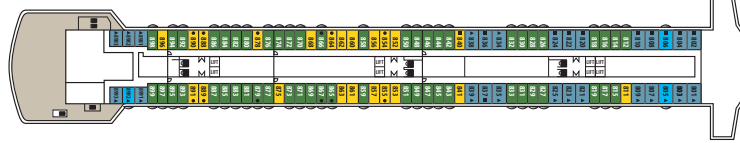

LOUIS MAJESTY

AFT

FORE

Symbol Legend

- = 2 lower beds
- = double bed
- = 2 lower beds + 2 upper beds
- ▲ = 2 lower beds + 1 upper bed
- ★ = 2 lower beds + sofa
- ⊗ = Suitable for wheelchairs
- ⊕ = Staterooms with bathtub
- ⊖ = Staterooms with obstructed view

DECK 11

DECK 10

DECK 9

DECK 8

DECK 7

DECK 6

DECK 5

DECK 4

DECK 3

Some cabin categories XG & XD might have partially obstructed view.