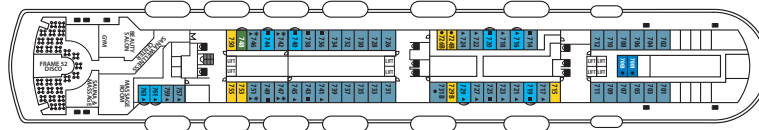

DECK 11

DECK 10

DECK 9

DECK 8

DECK 7

DECK 6

DECK 5

DECK 4

DECK 3

Some cabin categories XG & XD might have partially obstructed view.

CAT.	DECK	DESCRIPTION	NUMBER OF STATEROOMS
IA	DECK 3	Inside Standard Stateroom, 2 lower beds or matrimonial, bathroom with shower	42
IB	DECK 4	Inside Standard Stateroom, 2 lower beds or matrimonial, bathroom with shower	62
IC	DECK 3 / DECK 6	Inside Superior Stateroom, 2 lower beds, 3rd/4th berth, bathroom with shower	51
ID	DECK 4	Inside Premium Stateroom, 2 lower beds, 3rd/4th berth, bathroom with shower	51
IE	DECK 6 / DECK 7	Inside Deluxe Stateroom, 2 lower beds or matrimonial, 3rd berth, bathroom with shower	44
XAO	DECK 7 / DECK 8 / DECK 9	Outside Standard Stateroom, 2 lower beds or matrimonial, bathroom with shower (obstructed view)	63
XA	DECK 3	Outside Standard Stateroom, 2 lower beds or matrimonial, bathroom with shower	46
XB	DECK 4	Outside Standard Stateroom, 2 lower beds or matrimonial, bathroom with shower	72
XC	DECK 6	Outside Superior Stateroom, 2 lower beds bathroom with shower	12
XD	DECK 7 / DECK 8	Outside Superior Stateroom, 2 lower beds or matrimonial, bathroom with shower	29
XEO	DECK 7 / DECK 8 / DECK 9	Outside Superior Stateroom, 2 lower beds, 3rd/4th berth, bathroom with shower (obstructed view)	34
XE	DECK 3	Outside Premium Stateroom, 2 lower beds, 3rd/4th berth, bathroom with shower	35
XF	DECK 4	Outside Premium Stateroom, 2 lower beds, 3rd/4th berth, bathroom with shower	41
XG	DECK 6 / DECK 7 / DECK 8 / DECK 9	Outside Deluxe Stateroom, 2 lower beds, 3rd/4th berth, bathroom with shower	128
SJO	DECK 9	Junior Suite, 2 lower beds, sofa bed, bathroom with bathtub (obstructed view)	9
SJ	DECK 6 / DECK 9	Junior Suite, 2 lower beds or matrimonial, sofa bed, bathroom with bathtub	11
S	DECK 9	Suite, 2 lower beds, sofa bed, bathroom with bathtub	2

Deck plans and stateroom layouts are given purely as a guide. Size and layout may vary within the same category.