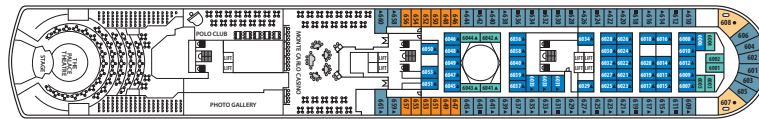

DECK 11

DECK 10

DECK 9

DECK 8

DECK 7

DECK 6

DECK 5

DECK 4

DECK 3

Some cabin categories XG & XD might have partially obstructed view.

CAT.	DECK	DESCRIPTION	NUMBER OF STATEROOMS
IA	DECK 3	Inside Standard Stateroom, 2 lower beds or matrimonial, bathroom with shower	42
IB	DECK 4	Inside Standard Stateroom, 2 lower beds or matrimonial, bathroom with shower	62
IC	DECK 3 / DECK 6	Inside Superior Stateroom, 2 lower beds, 3rd/4th berth, bathroom with shower	51
ID	DECK 4	Inside Premium Stateroom, 2 lower beds, 3rd/4th berth, bathroom with shower	51
IE	DECK 6 / DECK 7	Inside Deluxe Stateroom, 2 lower beds or matrimonial, 3rd berth, bathroom with shower	44
XAO	DECK 7 / DECK 8 / DECK 9	Outside Standard Stateroom, 2 lower beds or matrimonial, bathroom with shower (obstructed view)	63
XA	DECK 3	Outside Standard Stateroom, 2 lower beds or matrimonial, bathroom with shower	46
XB	DECK 4	Outside Standard Stateroom, 2 lower beds or matrimonial, bathroom with shower	72
XC	DECK 6	Outside Superior Stateroom, 2 lower beds bathroom with shower	12
XD	DECK 7 / DECK 8	Outside Superior Stateroom, 2 lower beds or matrimonial, bathroom with shower	29
XEO	DECK 7 / DECK 8 / DECK 9	Outside Superior Stateroom, 2 lower beds, 3rd/4th berth, bathroom with shower (obstructed view)	34
XE	DECK 3	Outside Premium Stateroom, 2 lower beds, 3rd/4th berth, bathroom with shower	35
XF	DECK 4	Outside Premium Stateroom, 2 lower beds, 3rd/4th berth, bathroom with shower	41
XG	DECK 6 / DECK 7 / DECK 8 / DECK 9	Outside Deluxe Stateroom, 2 lower beds, 3rd/4th berth, bathroom with shower	128
SJO	DECK 9	Junior Suite, 2 lower beds, sofa bed, bathroom with bathtub (obstructed view)	9
SJ	DECK 6 / DECK 9	Junior Suite, 2 lower beds or matrimonial, sofa bed, bathroom with bathtub	11
S	DECK 9	Suite, 2 lower beds, sofa bed, bathroom with bathtub	2

Deck plans and stateroom layouts are given purely as a guide. Size and layout may vary within the same category.